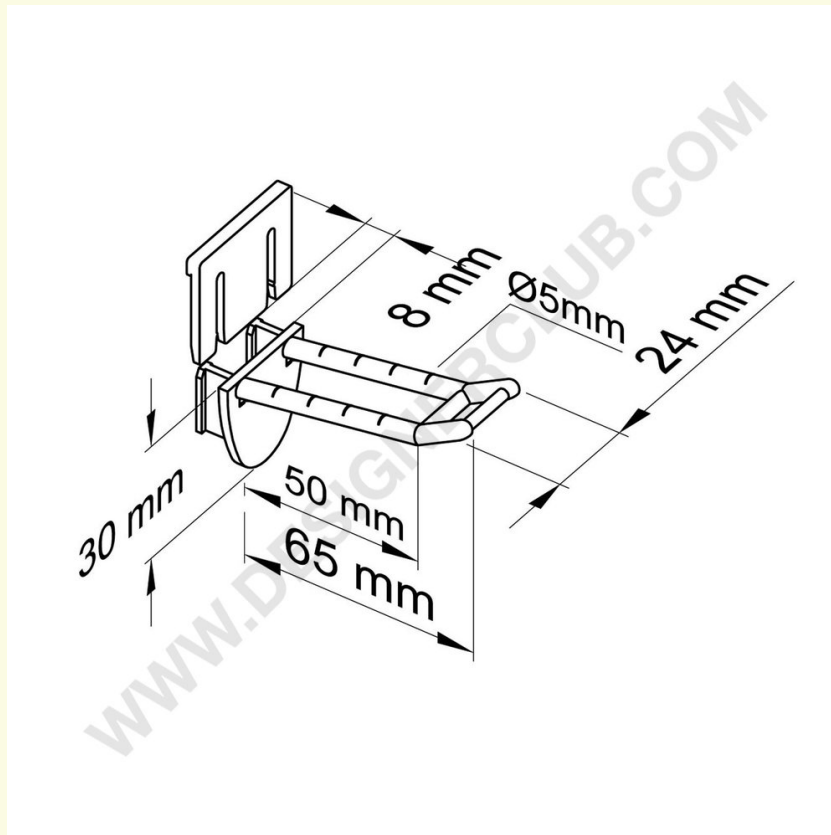

Datasheet

REF: 142 190

Double plastic prong white mm. 50 with antitheft and small price holder

Double prong white mm. 50 with antitheft system and small price holder clip.

Black color: ref. 142 200.

Transparent color: ref. 142 210.

+39 0332 455 360

www.designerclub.com

commerciale@designerclub.com

Designer Club S.R.L. Via 2 Giugno 28, 21022, Azzate (VA), Italy