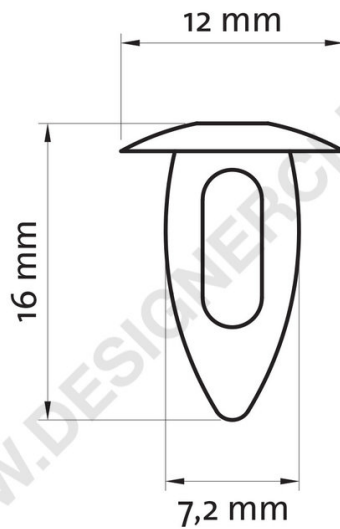

Datasheet

REF: 116 185

Push clip to assemble mm. 0 to mm. 6,35

Plastic transparent clip, reusable, head mm. 12 to assemble mm. 0 to mm. 6,35.

+39 0332 455 360 www.designerclub.com commerciale@designerclub.com
Designer Club S.R.L. Via 2 Giugno 28, 21022, Azzate (VA) , Italy