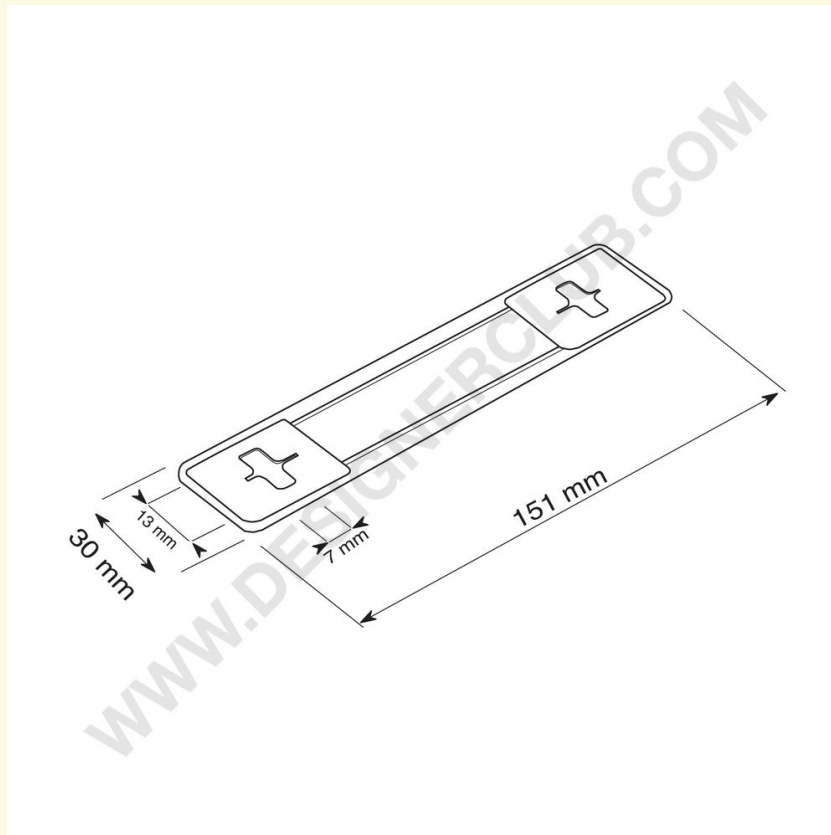

Datasheet

REF: 111 908
Reinforced plate for handles ref. 429 911 and 429 921

White plastic rectangular-shaped reinforced plate to be used as reinforcement for handles
ref. 429 911 and 429 921.
Other colours on request.