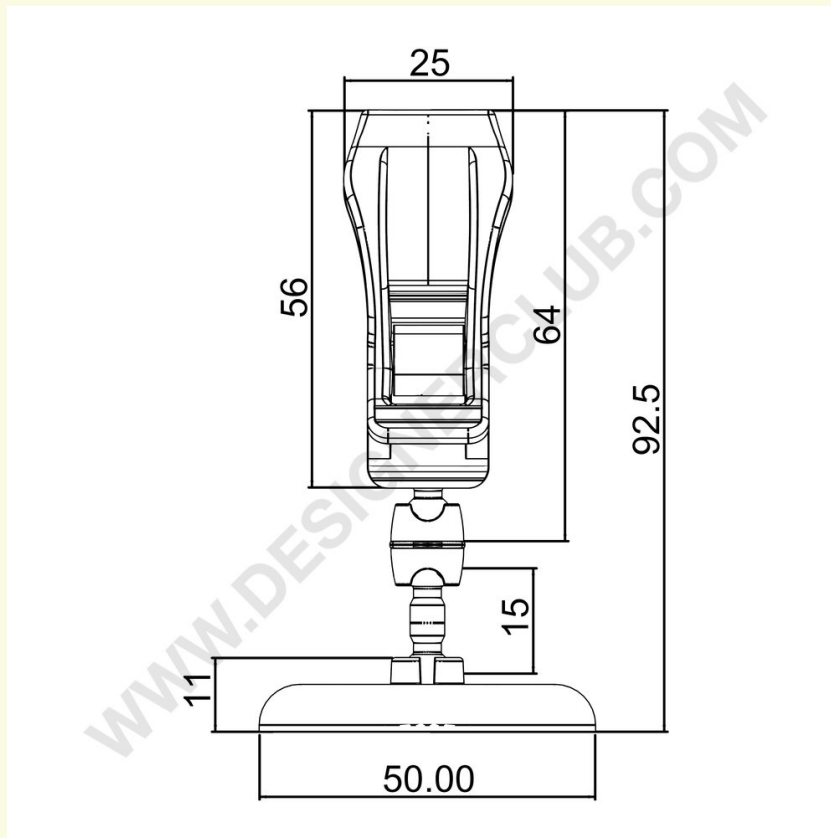

# Datasheet

**REF: P13B10**

Base Ø mm. 50 with stem mm. 15 and clamp

Base diameter mm. 50 with stem mm. 15 and clamp.  
Total height mm. 92,5.

+39 0332 455 360

[www.designerclub.com](http://www.designerclub.com)