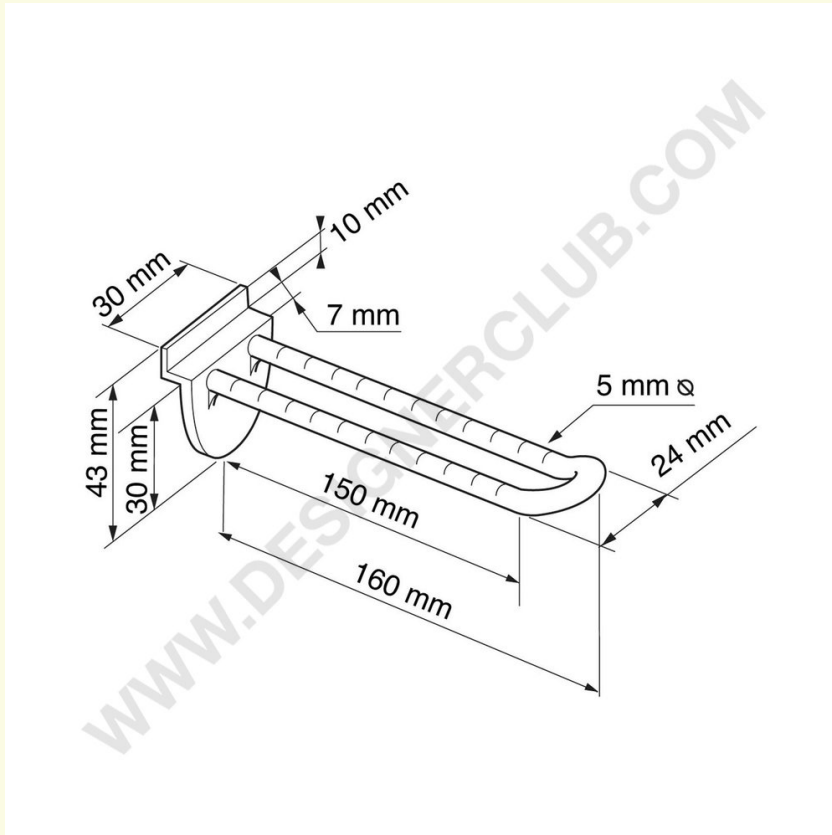

Datasheet

REF: 112 572
Double prong black for slatwall 150 mm.

Double prong black with slatwall clip mm. 150.

+39 0332 455 360 www.designerclub.com commerciale@designerclub.com
Designer Club S.R.L. Via 2 Giugno 28, 21022, Azzate (VA) , Italy