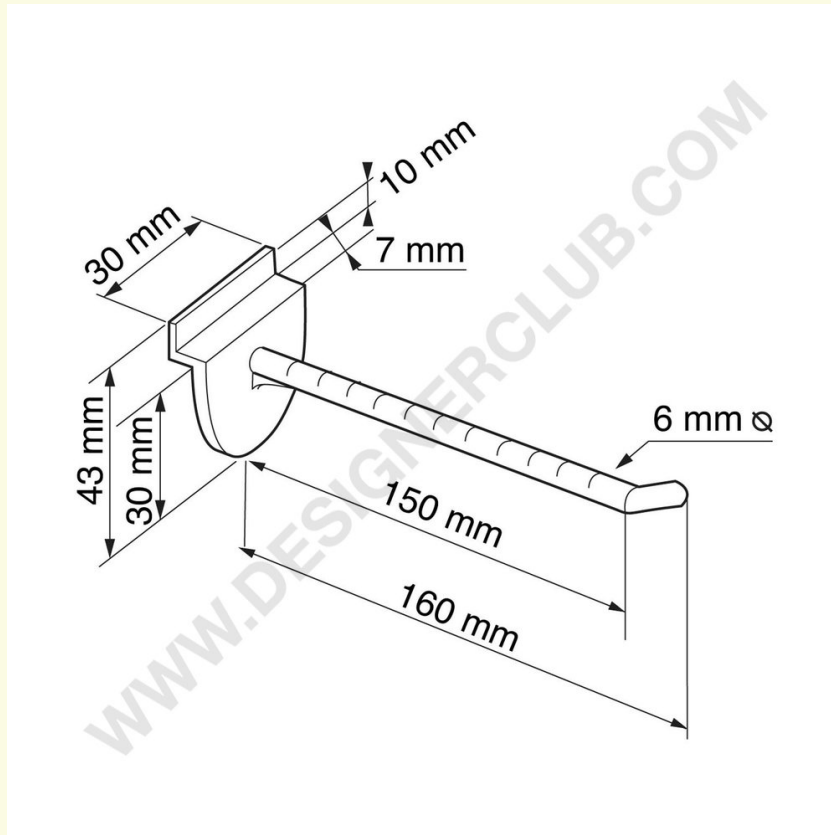

Datasheet

REF: 113 167

Single prong transparent for slatwall 150 mm.

Single prong transparent with slatwall clip mm. 150.

+39 0332 455 360 www.designerclub.com commerciale@designerclub.com
Designer Club S.R.L. Via 2 Giugno 28, 21022, Azzate (VA) , Italy