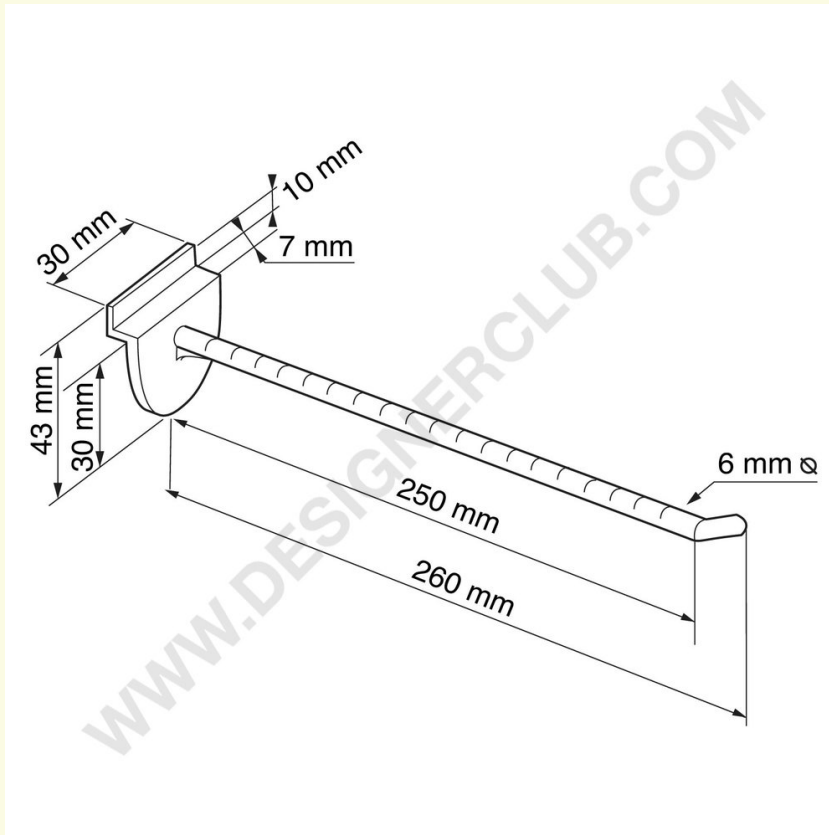

Datasheet

REF: 113 169

Single prong transparent for slatwall 250 mm.

Single prong transparent with slatwall clip mm. 250.

+39 0332 455 360 www.designerclub.com commerciale@designerclub.com
Designer Club S.R.L. Via 2 Giugno 28, 21022, Azzate (VA) , Italy