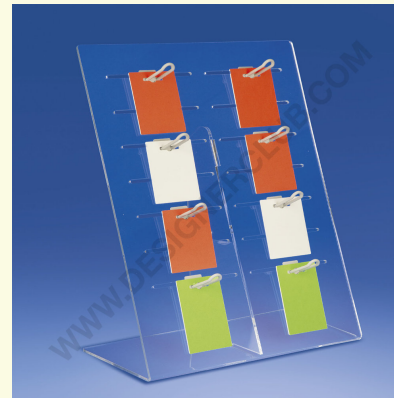

Datasheet

REF: EXPO11 Slatwall prongs reinforced display

Slotted exhibitor suitable for slatwall prongs with back reinforcement to assure a great stability.
Customized product on demand.

+39 0332 455 360 www.designerclub.com commerciale@designerclub.com
Designer Club S.R.L. Via 2 Giugno 28, 21022, Azzate (VA) , Italy