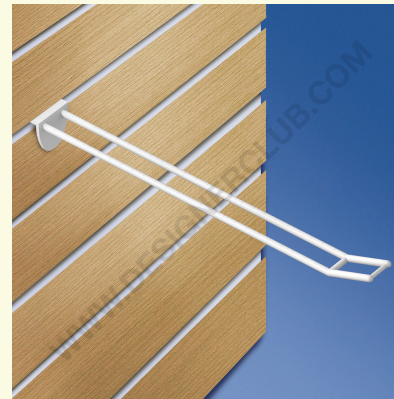

# Datasheet

**REF: 142 424**  
**Double slatwall prong white with big price holder mm. 250**

Double slatwall prong white with big price holder, length mm. 250.  
Black color ref. 142 434.  
Transparent color ref. 142 444.