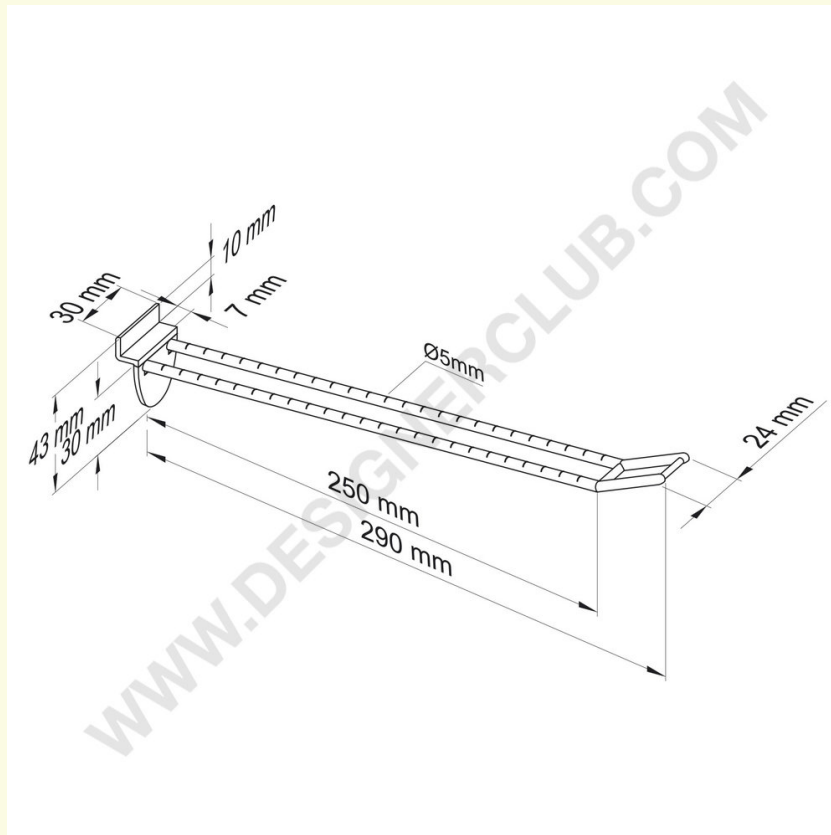

# Datasheet

**REF: 142 424**  
**Double slatwall prong white with big price holder mm. 250**

Double slatwall prong white with big price holder, length mm. 250.  
Black color ref. 142 434.  
Transparent color ref. 142 444.