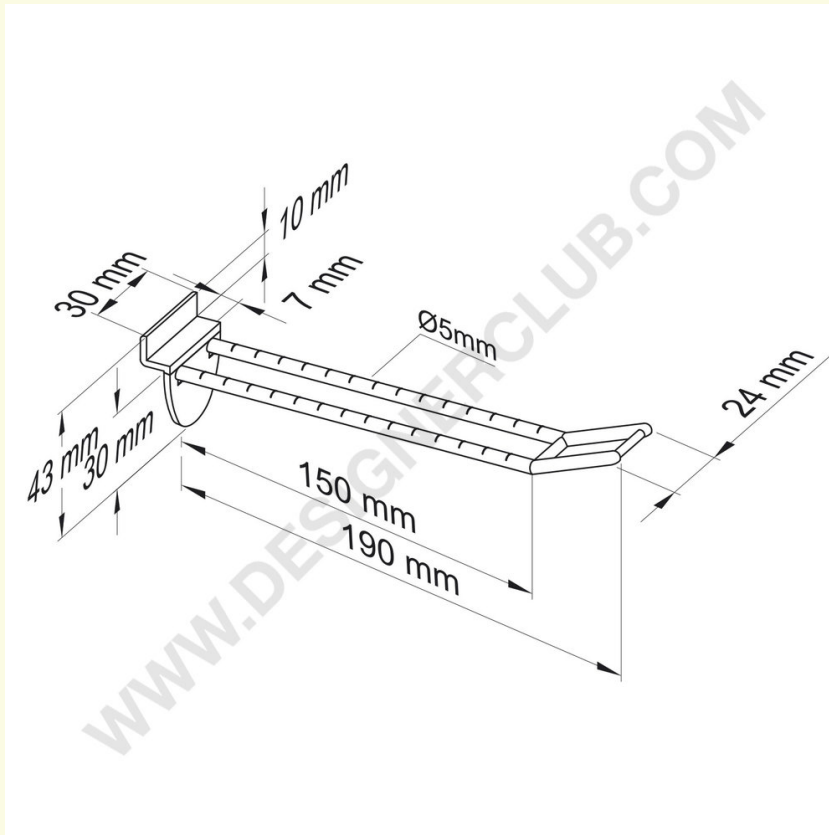

Datasheet

REF: 142 442

Double slatwall prong transparent with big price holder mm. 150

Double slatwall prong transparent with big price holder, length mm. 150.

+39 0332 455 360 www.designerclub.com commerciale@designerclub.com
Designer Club S.R.L. Via 2 Giugno 28, 21022, Azzate (VA) , Italy