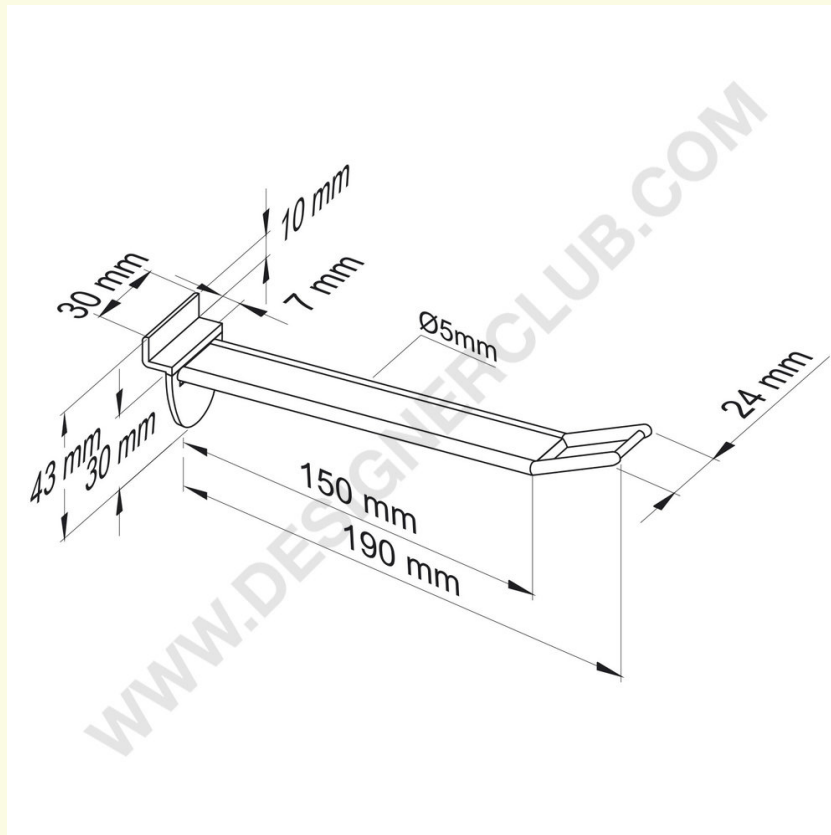

# Datasheet

**REF: 142 822**

**Wire reinforced slatwall prong white with big price holder mm. 150**

Wire reinforced slatwall prong white with big price holder, length mm. 150.

Black color ref. 142 832.

Transparent color ref. 142 842.