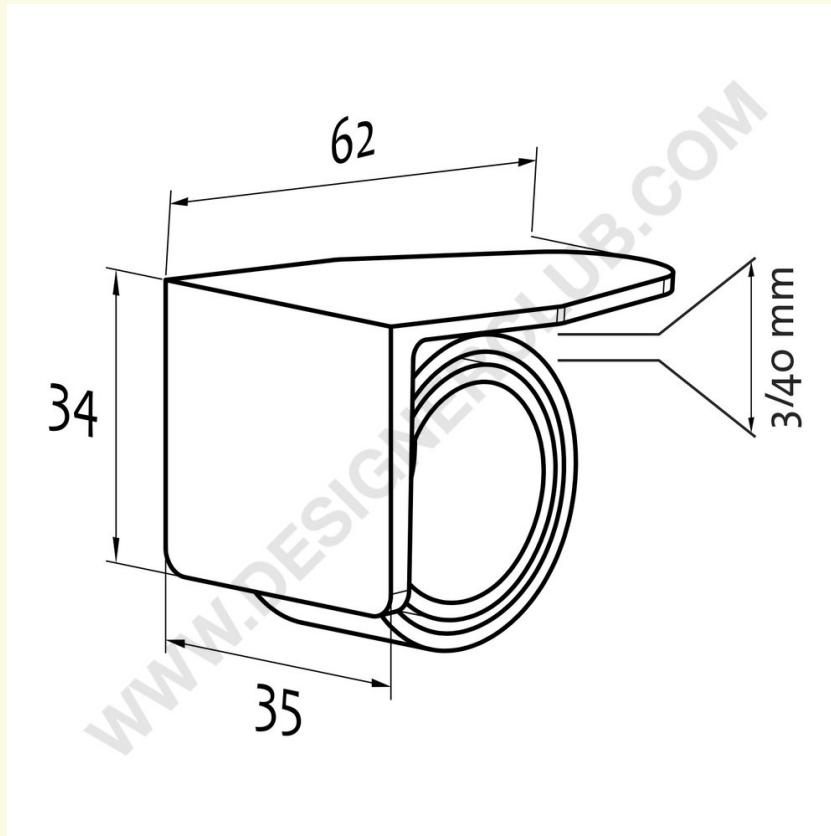

# Datasheet

**REF: 112 210**  
**Snail clip with flat front**

To compose displays or use with profiles. Fit shelves between 3 and 40 mm. thick.

+39 0332 455 360    [www.designerclub.com](http://www.designerclub.com)    [commerciale@designerclub.com](mailto:commerciale@designerclub.com)  
Designer Club S.R.L. Via 2 Giugno 28, 21022, Azzate (VA), Italy