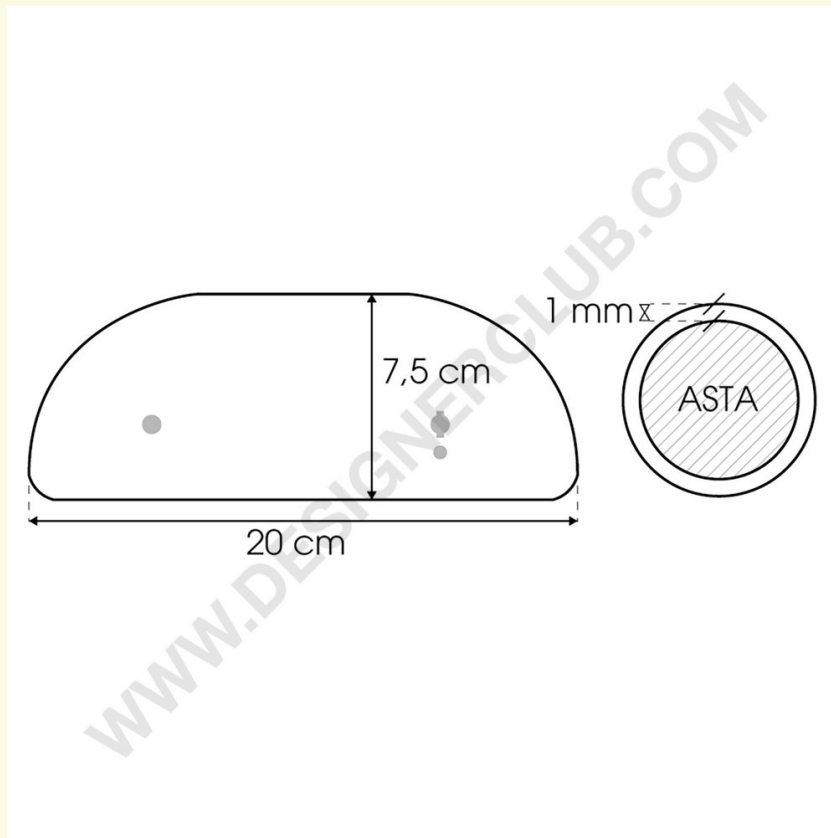

Datasheet

REF: 112 392
Strong roll 85 double-sided

Double-sided stand with retractable mechanism anodized aluminium.

Vertical pole mm. 1, graft hole, reinforcement eyelet, upper horizontal joint connector.

Size: 85 x 203 cm.

Carrying bag included.

Designer Club S.R.L. Via 2 Giugno 28, 21022, Azzate (VA) , Italy

Designer Club reserves the right to change specifications and dimensions of products without notice, except for errors or omissions. Copyright Designer Club s.r.l. 2023.