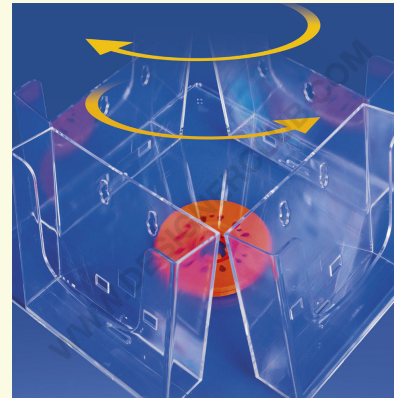

Datasheet

REF: 115 700
White turn table Ø mm. 100

White plastic turn table Ø mm. 100 to turn displays or products on the flat surfaces.

+39 0332 455 360 www.designerclub.com commerciale@designerclub.com
Designer Club S.R.L. Via 2 Giugno 28, 21022, Azzate (VA) , Italy