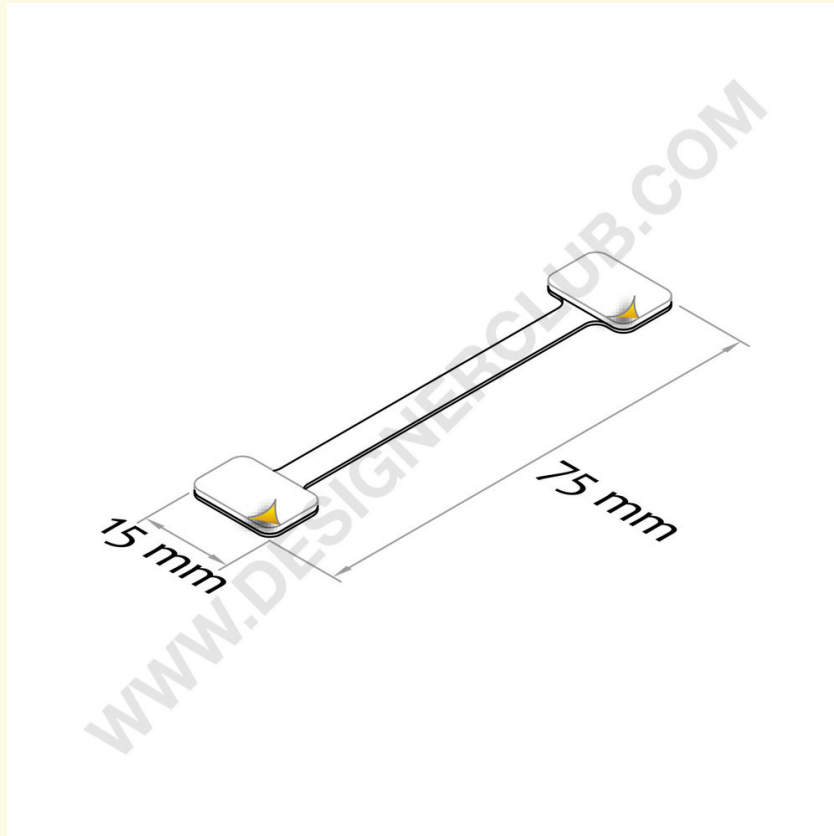

Datasheet

REF: 404 571 AC
2 ADHESIVES METAL TWISTER

Adhesive and twistable support that can keep the chosen position. Length mm. 75.

+39 0332 455 360 www.designerclub.com commerciale@designerclub.com
Designer Club S.R.L. Via 2 Giugno 28, 21022, Azzate (VA), Italy