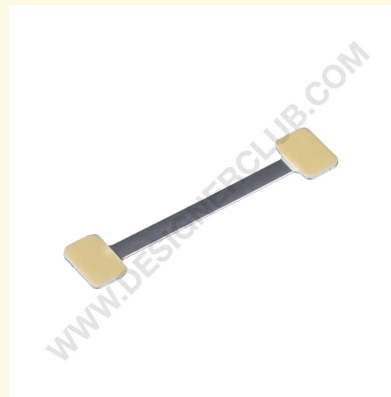

Datasheet

REF: 404 571 AC
2 ADHESIVES METAL TWISTER

Adhesive and twistable support that can keep the chosen position. Length mm. 75.

+39 0332 455 360 www.designerclub.com commerciale@designerclub.com
Designer Club S.R.L. Via 2 Giugno 28, 21022, Azzate (VA), Italy