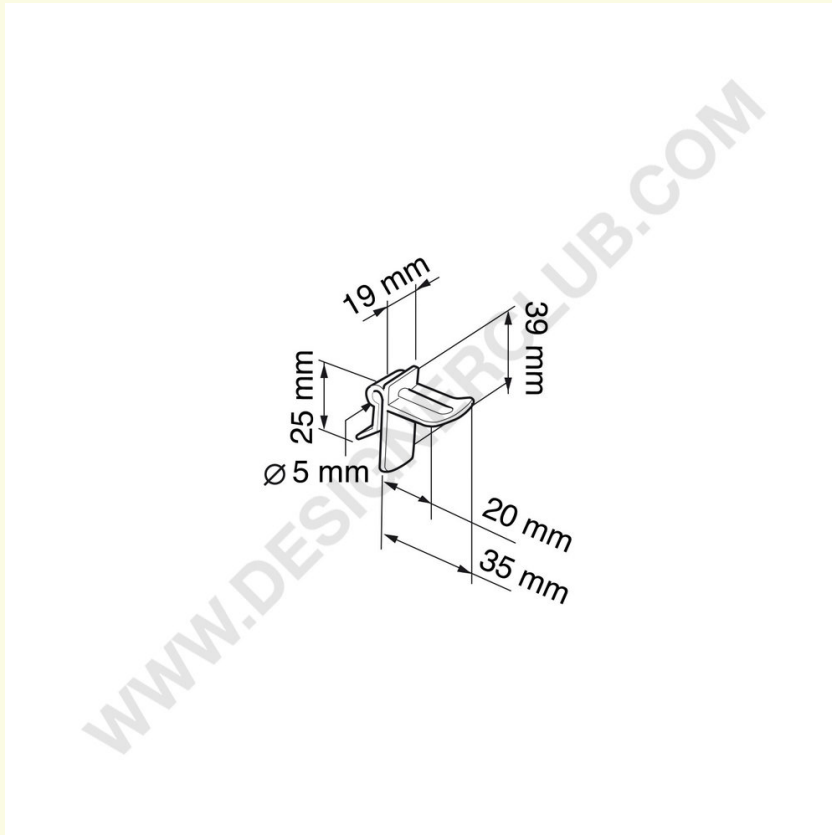

Datasheet

REF: 111 750
Universal wide plastic prong black mm. 20

Universal wide prong black mm. 20.

+39 0332 455 360 www.designerclub.com commerciale@designerclub.com
Designer Club S.R.L. Via 2 Giugno 28, 21022, Azzate (VA) , Italy