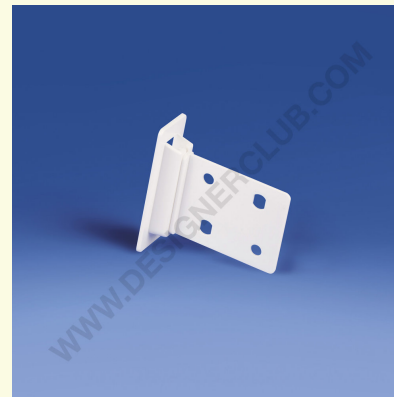

Datasheet

REF: 115 980
Vertical white clip mm. 57 x 45

White vertical clip to create and assemble shelves in cardboard displays.
Dimensions: mm. 57 x 45.

+39 0332 455 360 www.designerclub.com commerciale@designerclub.com
Designer Club S.R.L. Via 2 Giugno 28, 21022, Azzate (VA), Italy