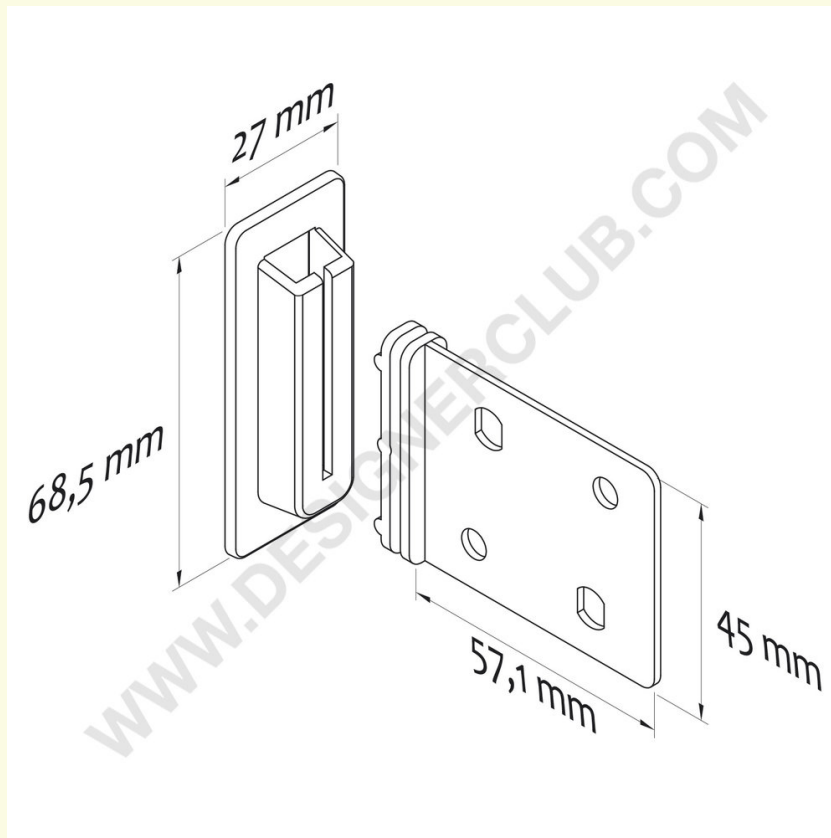

Datasheet

REF: 115 980
Vertical white clip mm. 57 x 45

White vertical clip to create and assemble shelves in cardboard displays.
Dimensions: mm. 57 x 45.

+39 0332 455 360 www.designerclub.com commerciale@designerclub.com
Designer Club S.R.L. Via 2 Giugno 28, 21022, Azzate (VA), Italy