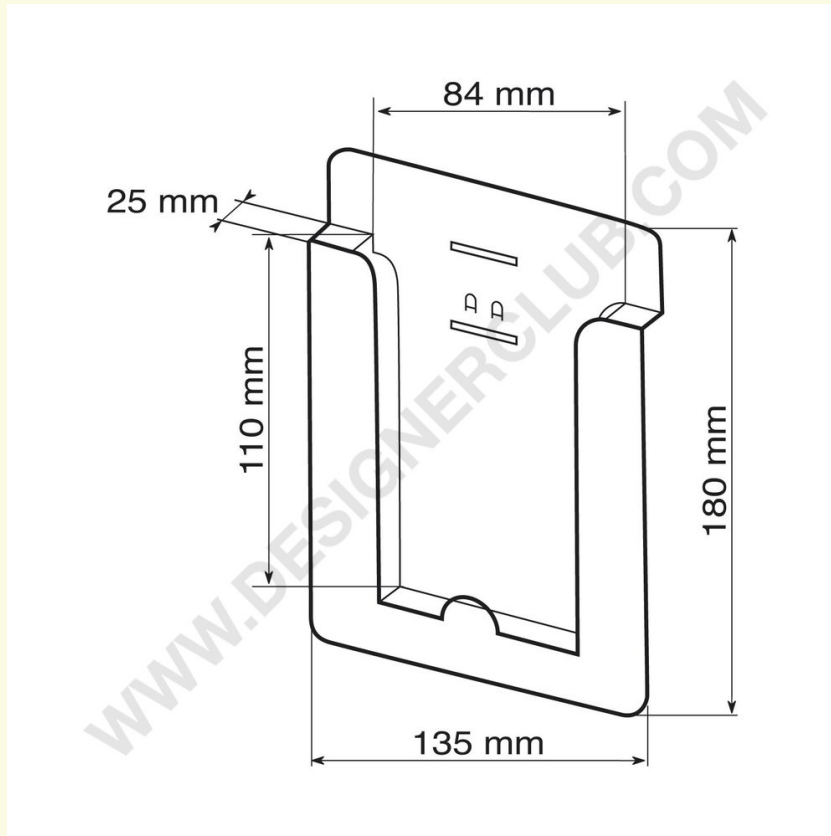

Datasheet

REF: 112 311
Post card holder cm. 8 x 16 vertical

Post card holder for post cards mm. 80 x 160 with 2 holes for rail clips and databands adaptor clips.

+39 0332 455 360 www.designerclub.com commerciale@designerclub.com
Designer Club S.R.L. Via 2 Giugno 28, 21022, Azzate (VA) , Italy