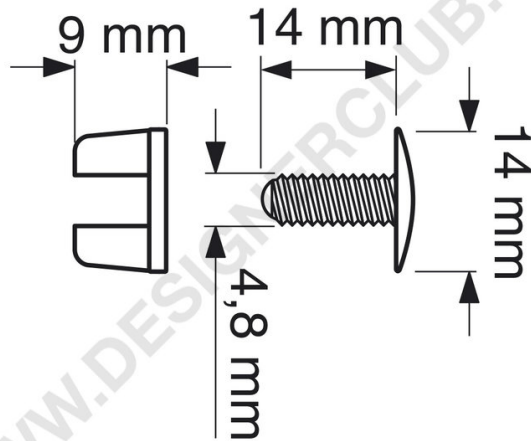

Gegevensblad

REF: 112 280 AC
Plastic schroeven mm. 14 (ps 14/12) helder

Plastic schroef om te monteren tussen 0 en 12 mm.

+39 0332 455 360 www.designerclub.com commerciale@designerclub.com
Designer Club S.R.L. Via 2 Giugno 28, 21022, Azzate (VA) , Italy