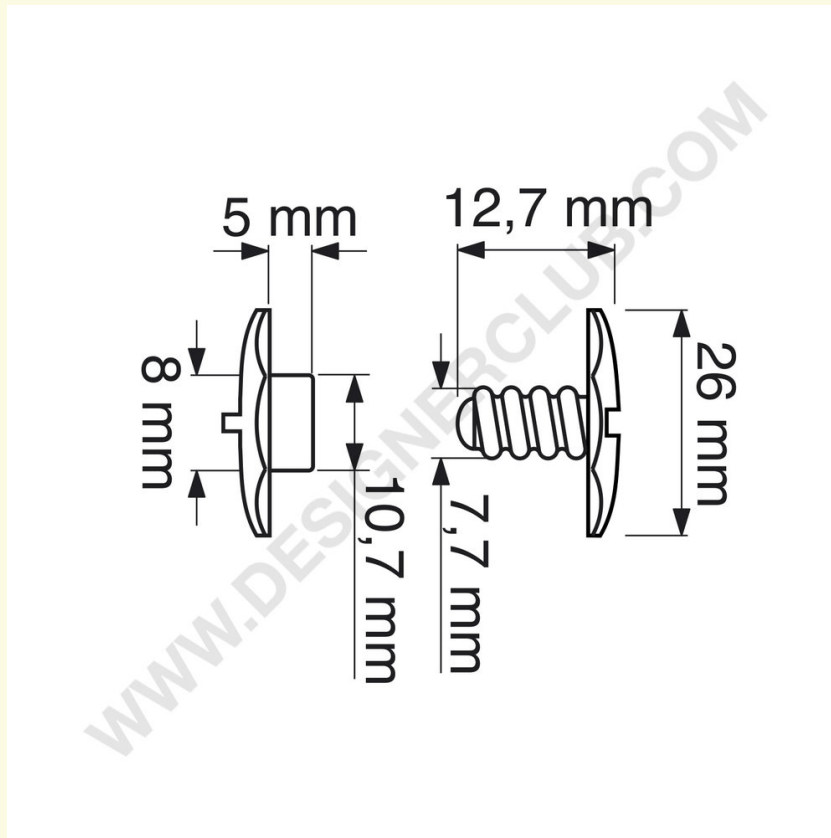

Gegevensblad

REF: 112 605
Schroefkop mm. 27 (rab 27/11) wit

Plastic schroef diam. 27 mm., te monteren mm. 6 tot 11, wit.

+39 0332 455 360 www.designerclub.com commerciale@designerclub.com
Designer Club S.R.L. Via 2 Giugno 28, 21022, Azzate (VA) , Italy